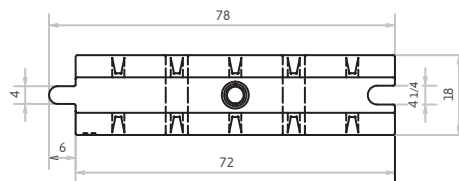

**Information - JB-32 Low Water-filled Barriers**

Height: 32in  
 Width: 18in  
 Length: 72in  
 Weights  
 Empty: 85lbs  
 Filled: 970lbs

**Available in all Colors:**  
 Orange • White • Yellow • Red •  
 Military Green • Desert Tan • Gray  
 Custom Colors Available

**STANDARD COLORS**

**Specifications JB-32**

Aprox Weight Empty= 85 lbs.  
 Aprox Weight w/Water= 970 lbs.