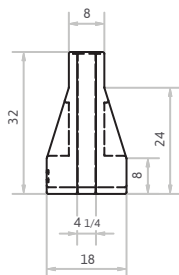

**Information - JB-32 Low Water-filled Barriers**

Height: 32in  
 Width: 18in  
 Length: 72in  
 Weights  
 Empty: 85lbs  
 Filled: 970lbs

**Available in all Colors:**  
 Orange • White • Yellow • Red •  
 Military Green • Desert Tan • Gray  
 Custom Colors Available

**STANDARD COLORS**

**Specifications JB-32**

Aprox Weight Empty= 85 lbs.  
 Aprox Weight w/Water= 970 lbs.