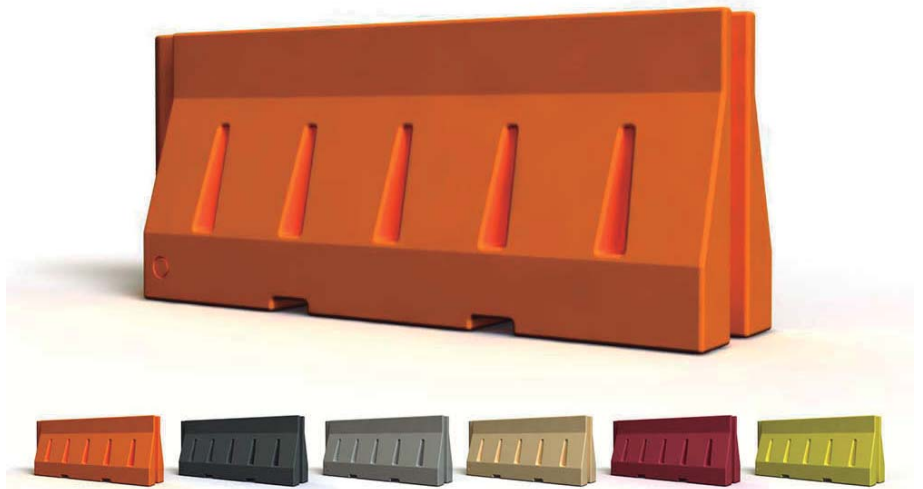

**Information - JB-32 Low Water-filled Barriers**

Height: 32in  
 Width: 18in  
 Length: 72in  
 Weights  
 Empty: 85lbs  
 Filled: 970lbs

**Available in all Colors:**  
 Orange • White • Yellow • Red •  
 Military Green • Desert Tan • Gray  
 Custom Colors Available

**STANDARD COLORS**

**Specifications JB-32**

Aprox Weight Empty= 85 lbs.  
 Aprox Weight w/Water= 970 lbs.