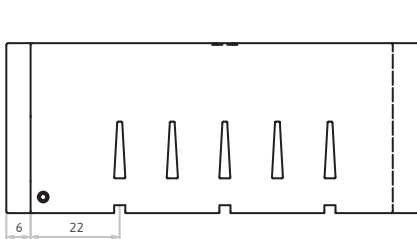

Information - JB-23 Standard Water-filled Barriers

Height: 42in
 Width: 24in
 Length: 96in
 Weights
 Empty: 200lbs
 Filled: 2000lbs

Available in all Colors:
 Orange • White • Yellow • Red •
 Military Green • Desert Tan • Gray
 Custom Colors Available

STANDARD COLORS

Specifications JB-23

Aprox Weight Empty= 200 lbs.
 Aprox Weight w/Water= 1350 lbs.