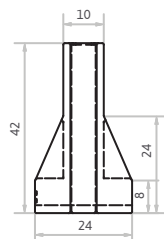

Information - JB-23 Standard Water-filled Barriers

Height: 42in
 Width: 24in
 Length: 96in
 Weights
 Empty: 200lbs
 Filled: 2000lbs

Available in all Colors:
 Orange • White • Yellow • Red •
 Military Green • Desert Tan • Gray
 Custom Colors Available

STANDARD COLORS

Specifications JB-23

Aprox Weight Empty= 200 lbs.
 Aprox Weight w/Water= 1350 lbs.