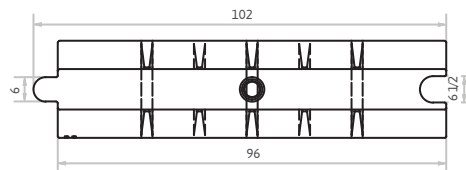

Information - JB-23 Standard Water-filled Barriers

Height: 42in
 Width: 24in
 Length: 96in
 Weights
 Empty: 200lbs
 Filled: 2000lbs

Available in all Colors:
 Orange • White • Yellow • Red •
 Military Green • Desert Tan • Gray
 Custom Colors Available

STANDARD COLORS

Specifications JB-23

Aprox Weight Empty= 200 lbs.
 Aprox Weight w/Water= 1350 lbs.