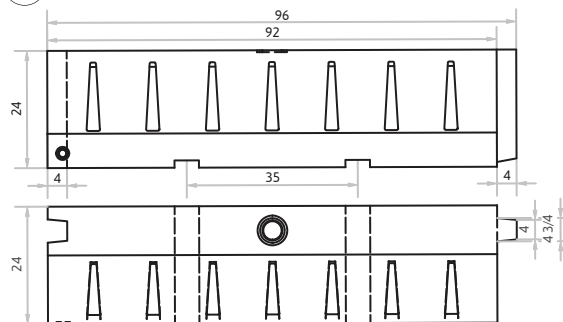

**Information - JB-22 Low Water-filled Barriers**

Height: 24in  
 Width: 24in  
 Length: 96in  
 Weights  
 Empty: 140lbs  
 Filled: 1350lbs

**Available in all Colors:**  
 Orange • White • Yellow • Red •  
 Military Green • Desert Tan • Gray  
 Custom Colors Available

**STANDARD COLORS**

Aprox Weight Empty= 140 lbs.  
 Aprox Weight w/Water= 1350 lbs.

**Specifications JB-22**