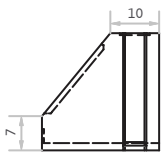

**Information - JB-22 Low Water-filled Barriers**

Height: 24in  
 Width: 24in  
 Length: 96in  
 Weights  
 Empty: 140lbs  
 Filled: 1350lbs

**Available in all Colors:**  
 Orange • White • Yellow • Red •  
 Military Green • Desert Tan • Gray  
 Custom Colors Available

**STANDARD COLORS**

Aprox Weight Empty= 140 lbs.  
 Aprox Weight w/Water= 1350 lbs.

**Specifications JB-22**