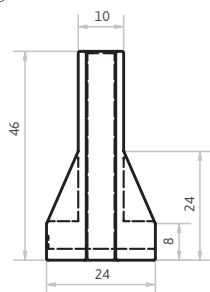

Information - JB-14 Standard Water-filled Barriers

Height: 46in
 Width: 24in
 Length: 72in
 Weights
 Empty: 180lbs
 Filled: 1728lbs

Available in all Colors:
 Orange • White • Yellow • Red •
 Military Green • Desert Tan • Gray
 Custom Colors Available

STANDARD COLORS

Specifications JB-14

Aprox Weight Empty= 180 lbs.
 Aprox Weight w/Water= 1728 lbs.