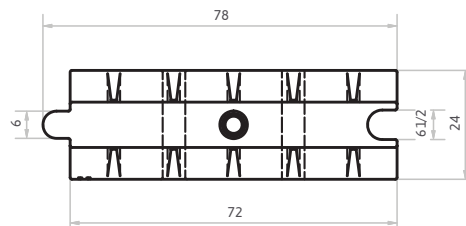

Information - JB-14 Standard Water-filled Barriers

Height: 46in
 Width: 24in
 Length: 72in
 Weights
 Empty: 180lbs
 Filled: 1728lbs

Available in all Colors:
 Orange • White • Yellow • Red •
 Military Green • Desert Tan • Gray
 Custom Colors Available

STANDARD COLORS

Specifications JB-14

Aprox Weight Empty= 180 lbs.
 Aprox Weight w/Water= 1728 lbs.