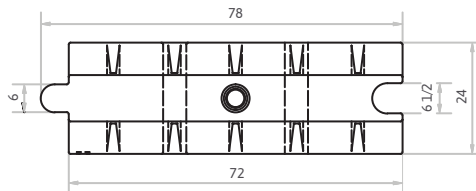

Information - JB-13 Standard Water-filled Barriers

Height: 42in
 Width: 24in
 Length: 72in
 Weights
 Empty: 170lbs
 Filled: 1700lbs

Available in all Colors:
 Orange • White • Yellow • Red •
 Military Green • Desert Tan • Gray
 Custom Colors Available

STANDARD COLORS

Specifications JB-13

Aprox Weight Empty= 170 lbs.
 Aprox Weight w/Water= 1700 lbs.