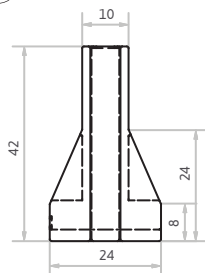

Information - JB-13 Standard Water-filled Barriers

Height: 42in
 Width: 24in
 Length: 72in
 Weights
 Empty: 170lbs
 Filled: 1700lbs

Available in all Colors:
 Orange • White • Yellow • Red •
 Military Green • Desert Tan • Gray
 Custom Colors Available

STANDARD COLORS

Specifications JB-13

Aprox Weight Empty= 170 lbs.
 Aprox Weight w/Water= 1700 lbs.