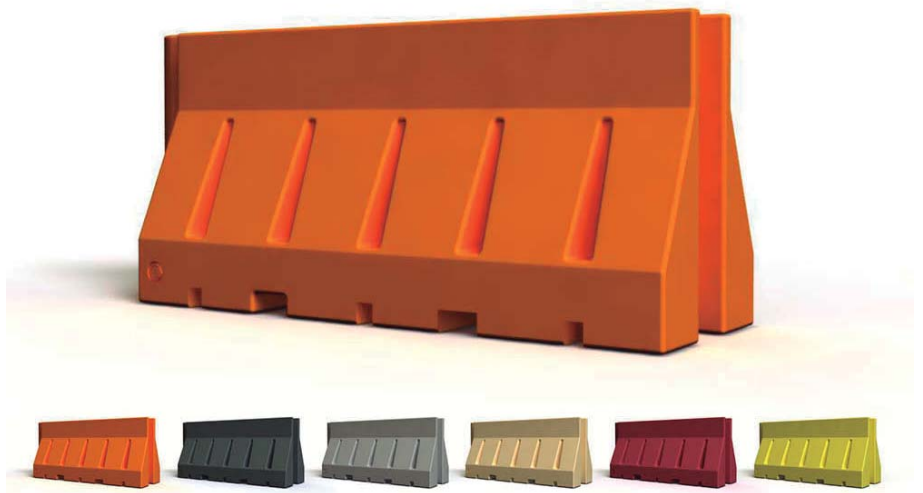

Information - JB-12 Low Water-filled Barriers

Height: 34in
 Width: 24in
 Length: 72in
 Weights
 Empty: 140lbs
 Filled: 1304lbs

Available in all Colors:
 Orange • White • Yellow • Red •
 Military Green • Desert Tan • Gray
 Custom Colors Available

STANDARD COLORS

Specifications JB-12

Aprox Weight Empty= 140 lbs.
 Aprox Weight w/Water= 1304 lbs.