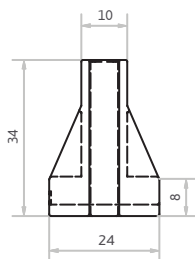

Information - JB-12 Low Water-filled Barriers

Height: 34in
 Width: 24in
 Length: 72in
 Weights
 Empty: 140lbs
 Filled: 1304lbs

Available in all Colors:
 Orange • White • Yellow • Red •
 Military Green • Desert Tan • Gray
 Custom Colors Available

STANDARD COLORS

Specifications JB-12

Aprox Weight Empty= 140 lbs.
 Aprox Weight w/Water= 1304 lbs.