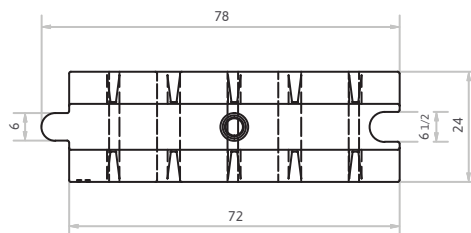

Information - JB-12 Low Water-filled Barriers

Height: 34in
 Width: 24in
 Length: 72in
 Weights
 Empty: 140lbs
 Filled: 1304lbs

Available in all Colors:
 Orange • White • Yellow • Red •
 Military Green • Desert Tan • Gray
 Custom Colors Available

STANDARD COLORS

Specifications JB-12

Aprox Weight Empty= 140 lbs.
 Aprox Weight w/Water= 1304 lbs.