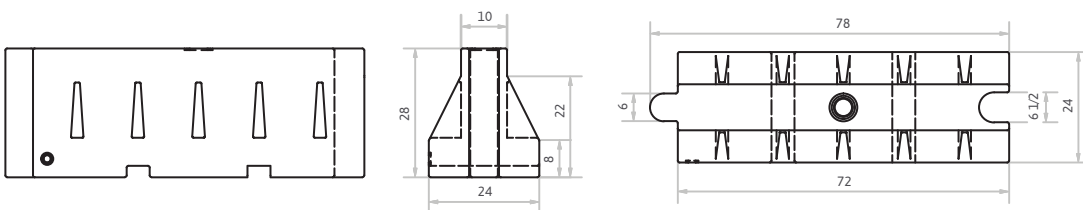

Information - JB-10 Low Water-filled Barriers

Height: 28in
 Width: 24in
 Length: 78in
 Weights
 Empty: 135lbs
 Filled: 1083lbs

Available in all Colors:
 Orange • White • Yellow • Red •
 Military Green • Desert Tan • Gray
 Custom Colors Available

STANDARD COLORS

Specifications JB-10

Aprox Weight Empty= 135 lbs.
 Aprox Weight w/Water= 1083 lbs.