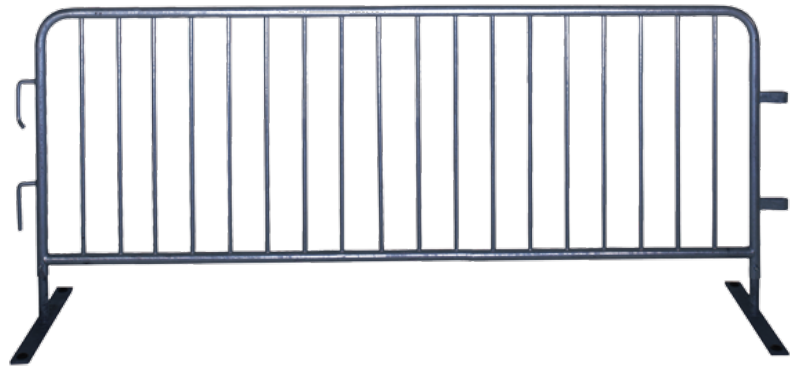

**Information - BB-106-FB Classic Interlocking Steel Barrier**

Height: 43 in  
 Width: 24 in  
 Length: 98 in  
 Weight: 54 lbs

**Specifications BB-106-FB**