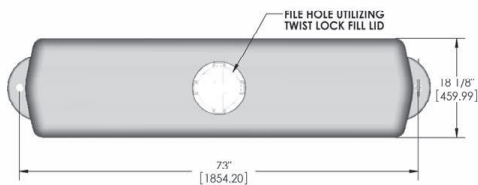

Information - Water-Wall Water Filled Barrier

Height: 32 in
 Width: 18 in
 Length: 72 in
 Weights
 Empty: 80 lbs
 Filled: 1,110 lbs

Available in all Colors:
 Orange/Red • White

STANDARD COLORS

Specifications

Aprox Weight Empty= 80 lbs.
 Aprox Weight w/Water= 1,110 lbs.