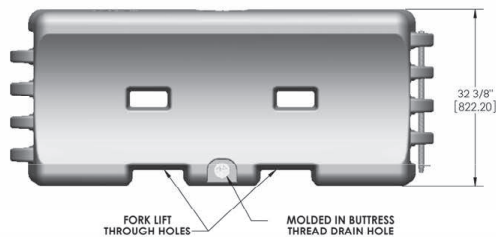

Information - Water-Wall Water Filled Barrier

Height: 32 in
 Width: 18 in
 Length: 72 in
 Weights
 Empty: 80 lbs
 Filled: 1,110 lbs

Available in all Colors:
 Orange/Red • White

STANDARD COLORS

Specifications

Aprox Weight Empty= 80 lbs.
 Aprox Weight w/Water= 1,110 lbs.