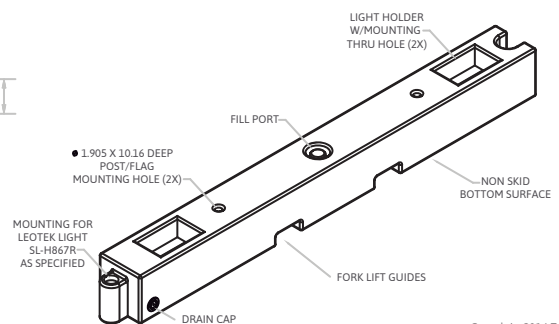

Specifications JB-42

Copyright 2014 Tamis Corporation