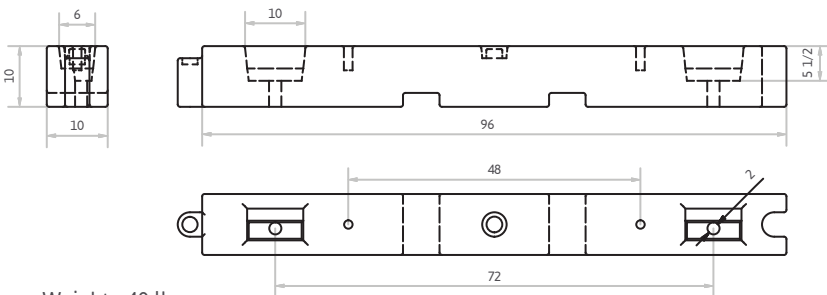

**Information**

Height: 10in  
 Width: 10in  
 Length: 96in  
 Weights  
 Empty: 40lbs

**Available in all Colors:**  
 Orange • White • Yellow • Red •  
 Military Green • Desert Tan • Gray  
 Custom Colors Available

**STANDARD COLORS**

Aprox Weight= 40 lbs.

**Specifications JB-42**

Copyright 2014 Tamis Corporation