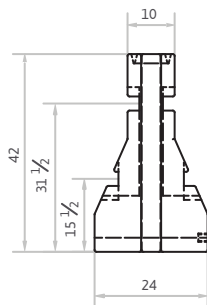

Information - JB-33 Standard Water-filled Barriers

Height: 42in
 Width: 24in
 Length: 72in
 Weights
 Empty: 100lbs
 Filled: 1350lbs

Available in all Colors:
 Orange • White • Yellow • Red •
 Military Green • Desert Tan • Gray
 Custom Colors Available

STANDARD COLORS

Specifications JB-33

Aprox Weight Empty= 100 lbs.
 Aprox Weight w/Water= 1350 lbs.