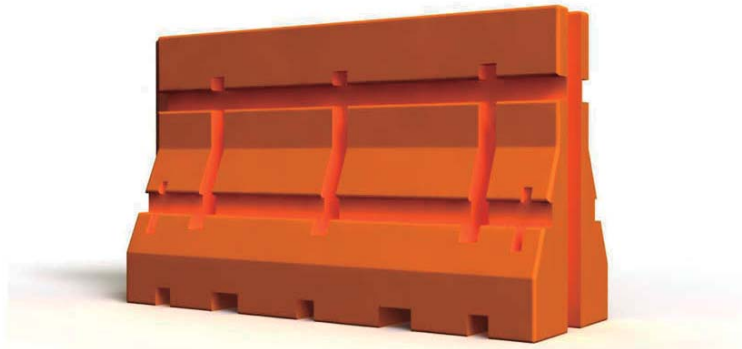

Information - JB-33 Standard Water-filled Barriers

Height: 42in
 Width: 24in
 Length: 72in
 Weights
 Empty: 100lbs
 Filled: 1350lbs

Available in all Colors:
 Orange • White • Yellow • Red •
 Military Green • Desert Tan • Gray
 Custom Colors Available

STANDARD COLORS

Specifications JB-33

Aprox Weight Empty= 100 lbs.
 Aprox Weight w/Water= 1350 lbs.