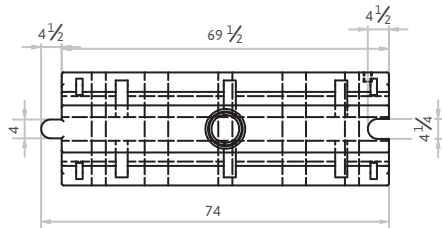

Information - JB-33 Standard Water-filled Barriers

Height: 42in
 Width: 24in
 Length: 72in
 Weights
 Empty: 100lbs
 Filled: 1350lbs

Available in all Colors:
 Orange • White • Yellow • Red •
 Military Green • Desert Tan • Gray
 Custom Colors Available

STANDARD COLORS

Specifications JB-33

Aprox Weight Empty= 100 lbs.
 Aprox Weight w/Water= 1350 lbs.