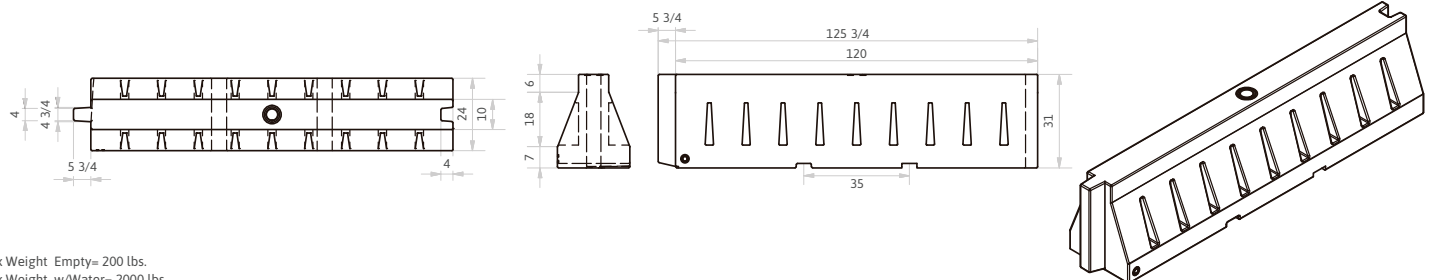

Information - JB-11 Low Water-filled Barriers

Height: 31 in
 Width: 24 in
 Length: 120 in
 Weights
 Empty: 200 lbs
 Filled: 2,000 lbs

Available in all Colors:
 Orange • Yellow • Red •
 Military Green • Desert Tan • Gray
 Custom Colors Available

STANDARD COLORS

Specifications JB-11

Aprox Weight Empty= 200 lbs.
 Aprox Weight w/Water= 2000 lbs.