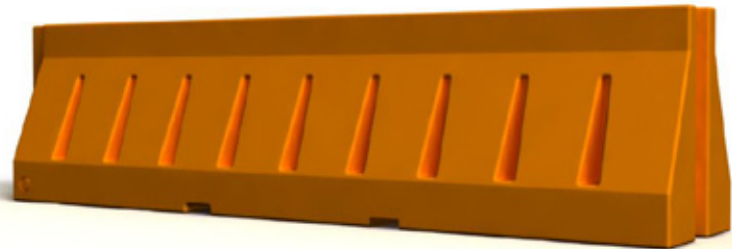

Information - JB-11 Low Water-filled Barriers

Height: 31 in
 Width: 24 in
 Length: 120 in
 Weights
 Empty: 200 lbs
 Filled: 2,000 lbs

Available in all Colors:
 Orange • Yellow • Red •
 Military Green • Desert Tan • Gray
 Custom Colors Available

STANDARD COLORS

Specifications JB-11

Aprox Weight Empty= 200 lbs.
 Aprox Weight w/Water= 2000 lbs.